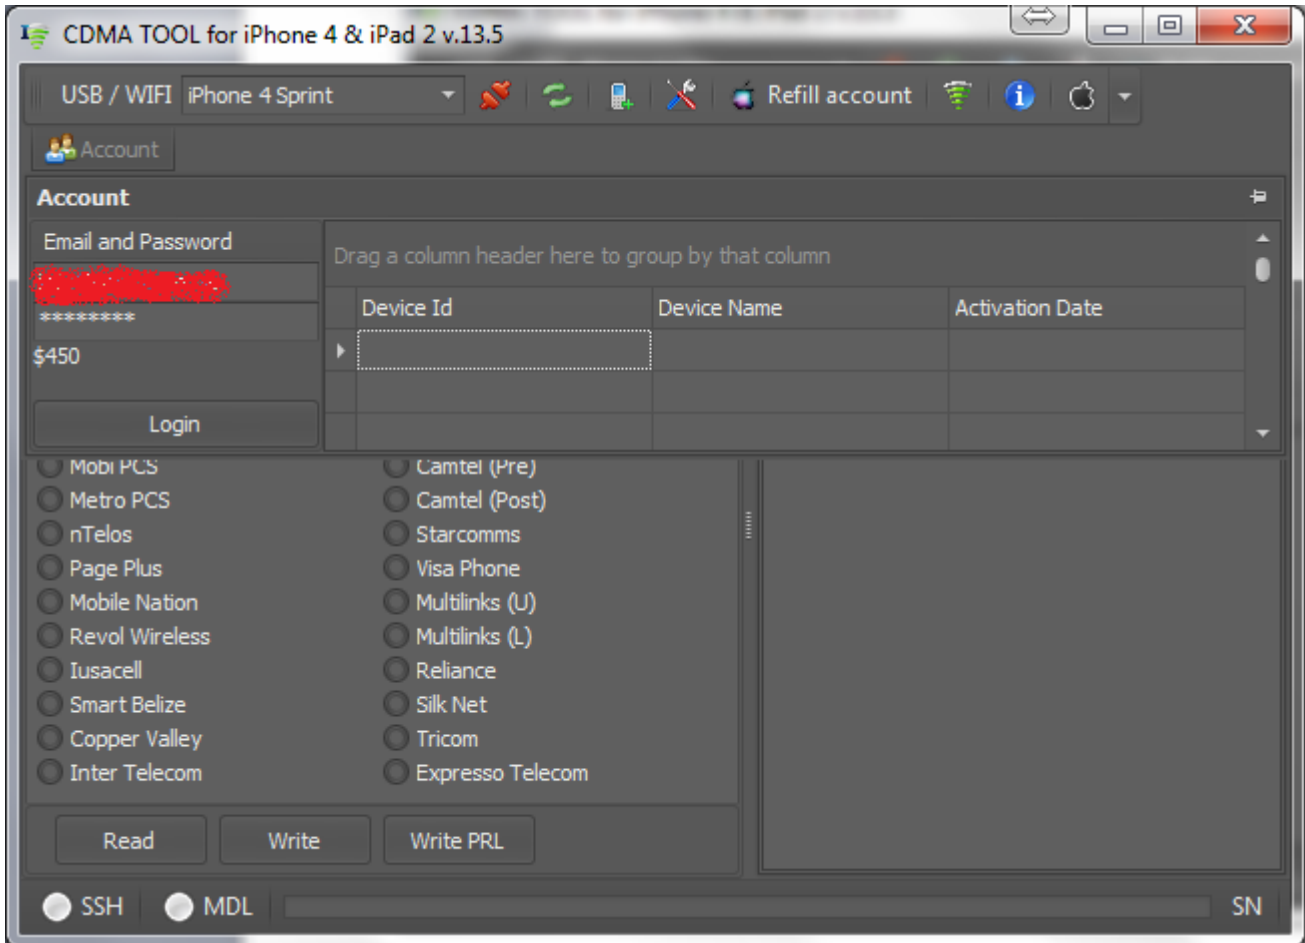

iDFS CDMA Professional CDMA Software for Apple devices

iDFS Tool flash American Samoa – ASTCA

Flash the iPhone 4\iPad 2 carrier American Samoa - ASTCA is easy!

What do you need to have before flashing:

1. iPhone 4 CDMA or iPad 2 CDMA
2. Original Apple USB cable
3. **iTunes** installed
4. Device has to be **JailBroken**
5. **OpenSSH** and **Cydia** installed

Step 1

Enter your account details (e-mail and password) into iDFS and press «**Login**». Wait until your account data will be synchronized.

Step 2

Connect your device via USB. Device automatically will be recognized by iDFS.