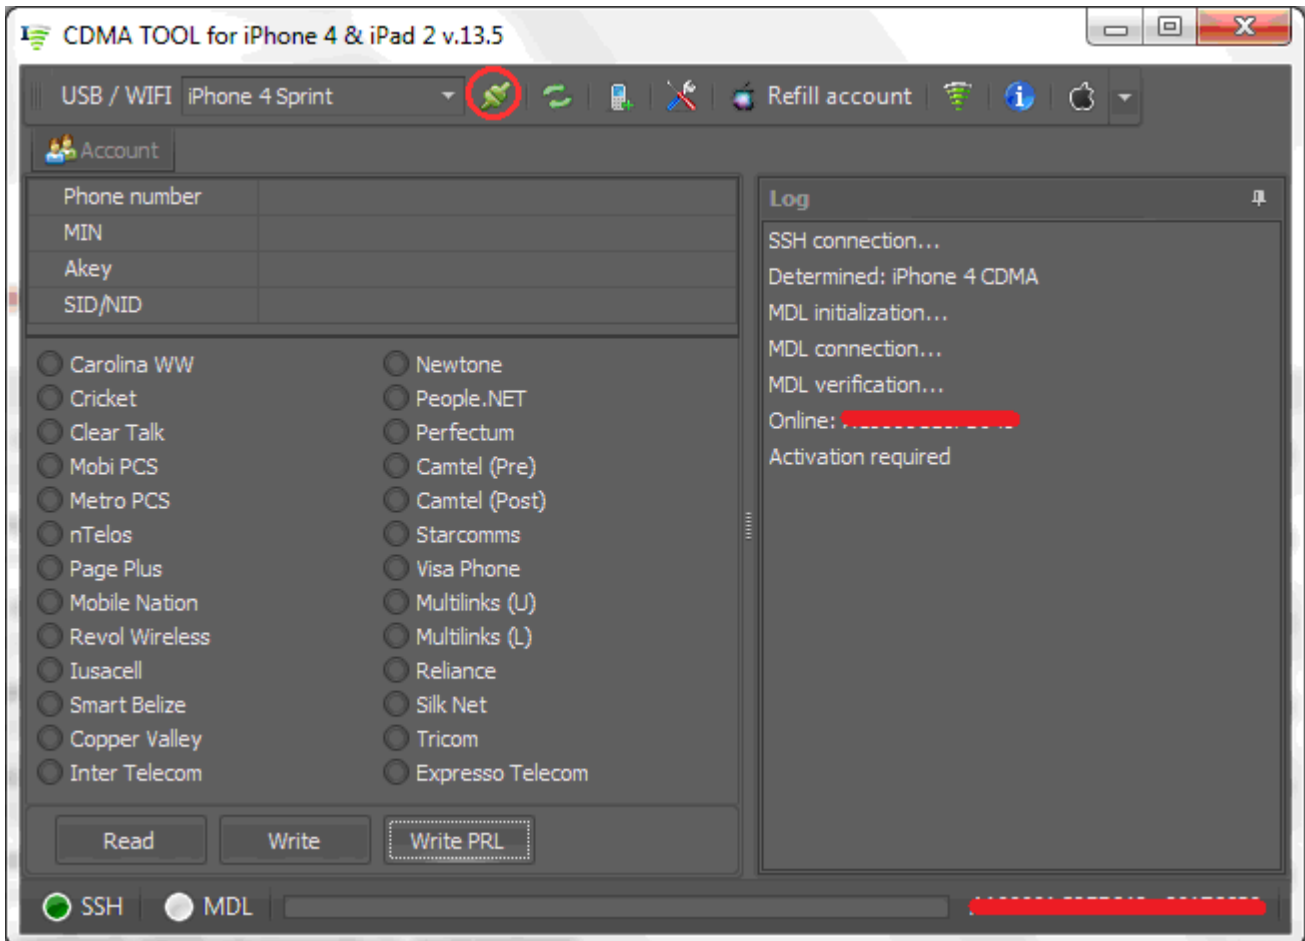

iDFS CDMA Professional CDMA Software for Apple devices

iDFS Tool flash American Samoa – ASTCA

Flash the iPhone 4\iPad 2 carrier American Samoa - ASTCA is easy!

What do you need to have before flashing:

1. iPhone 4 CDMA or iPad 2 CDMA
2. Original Apple USB cable
3. **iTunes** installed
4. Device has to be **JailBroken**
5. **OpenSSH** and **Cydia** installed

Step 1

Enter your account details (e-mail and password) into iDFS and press «**Login**». Wait until your account data will be synchronized.

Step 2

Connect your device via USB. Device automatically will be recognized by iDFS.

To connect, click on the icon "Connect\Disconnect"

Activate your Apple MEID by pressing «**Activate**» button.

iDFS CDMA flashing American Samoa - ASTCA

Confirm:

After activation iDFS will read and write all data from your device.

Step 3: Flashing American Samoa - ASTCA

Flash PRL to American Samoa - ASTCA

Click «Write PRL» and select your American Samoa - ASTCA PRL:

PRL write: Ok

PRL write complete

Flash MIN\MDN to American Samoa - ASTCA