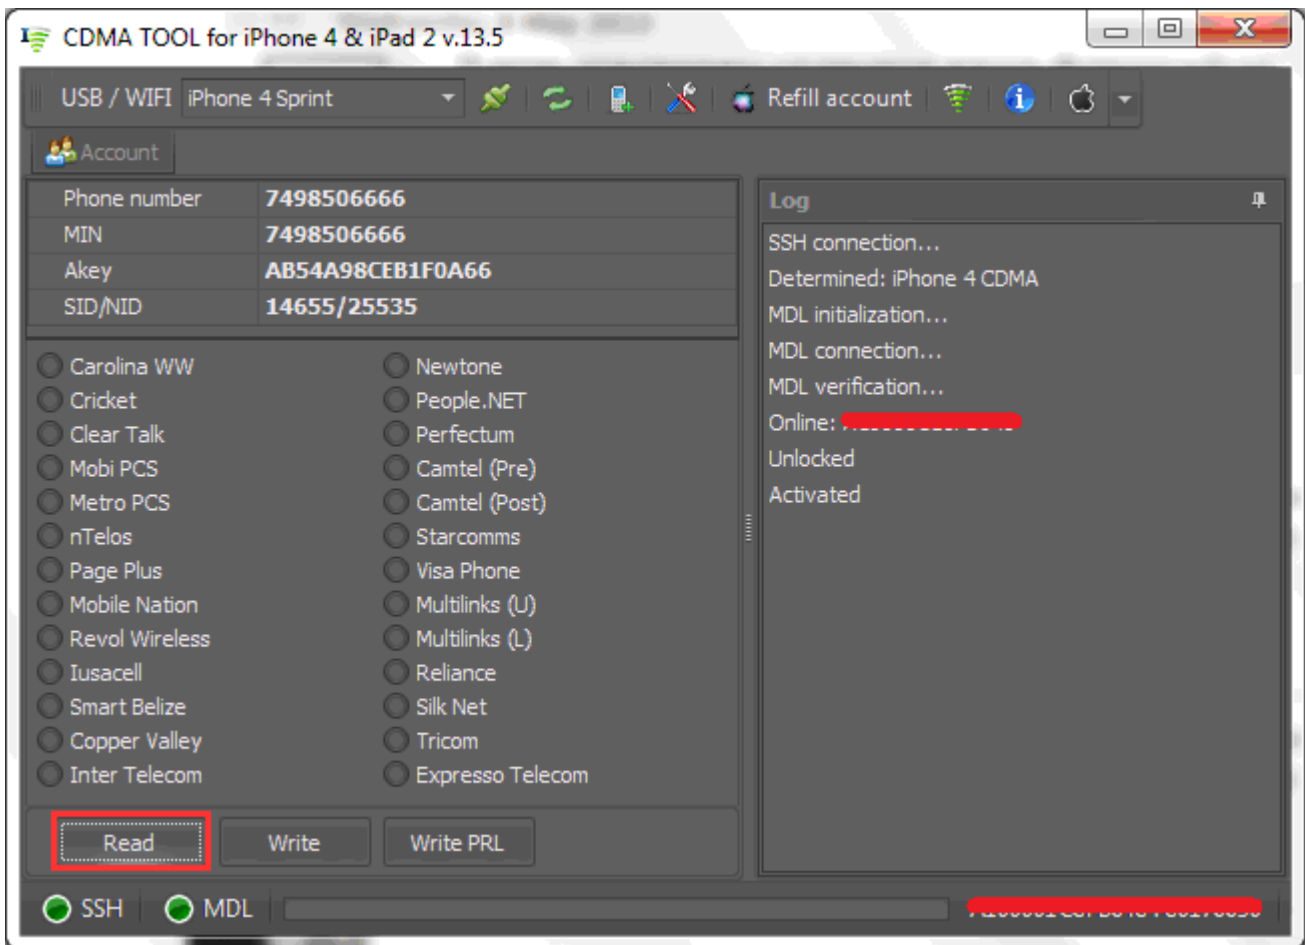

Step 1

Enter your account details (e-mail and password) into iDFS and press «**Login**». Wait until your account data will be synchronized.

Step 2

Connect your device via USB. Device automatically will be recognized by iDFS.

To connect, click on the icon "Connect\Disconnect"

Activate your Apple MEID by pressing «**Activate**» button.

iDFS CDMA flashing American Samoa - ASTCA

Confirm:

After activation iDFS will read and write all data from your device.

Step 3: Flashing American Samoa - ASTCA

Flash PRL to American Samoa - ASTCA

Click «Write PRL» and select your American Samoa - ASTCA PRL:

PRL write: Ok

PRL write complete

Flash MIN\MDN to American Samoa - ASTCA