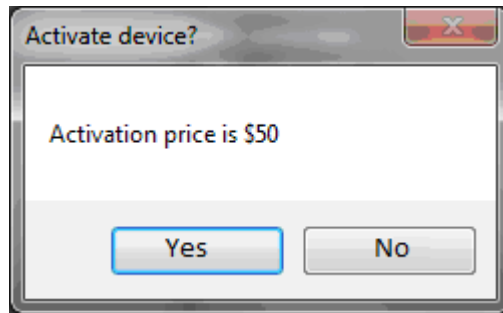

To connect, click on the icon "Connect\Disconnect"

Activate your Apple MEID by pressing «**Activate**» button.

iDFS CDMA flashing American Samoa - ASTCA

Confirm:

After activation iDFS will read and write all data from your device.