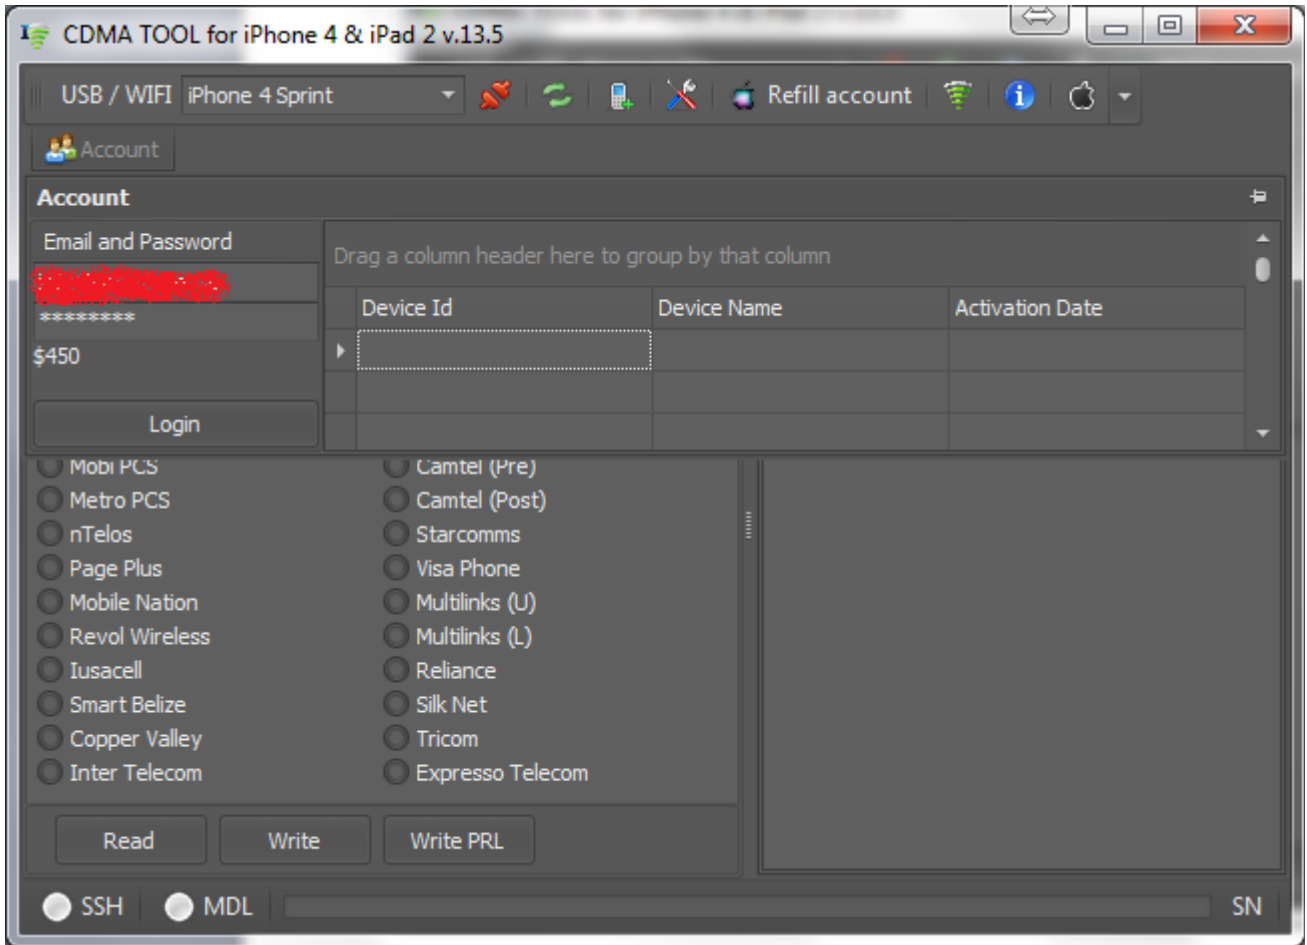

iDFS CDMA Professional CDMA Software for Apple devices

iDFS Tool flash American Samoa – ASTCA

Flash the iPhone 4\iPad 2 carrier American Samoa - ASTCA is easy!

What do you need to have before flashing:

1. iPhone 4 CDMA or iPad 2 CDMA
2. Original Apple USB cable
3. **iTunes** installed
4. Device has to be **JailBroken**
5. **OpenSSH** and **Cydia** installed

Step 1

Enter your account details (e-mail and password) into iDFS and press «**Login**». Wait until your account data will be synchronized.

Step 2

Connect your device via USB. Device automatically will be recognized by iDFS.