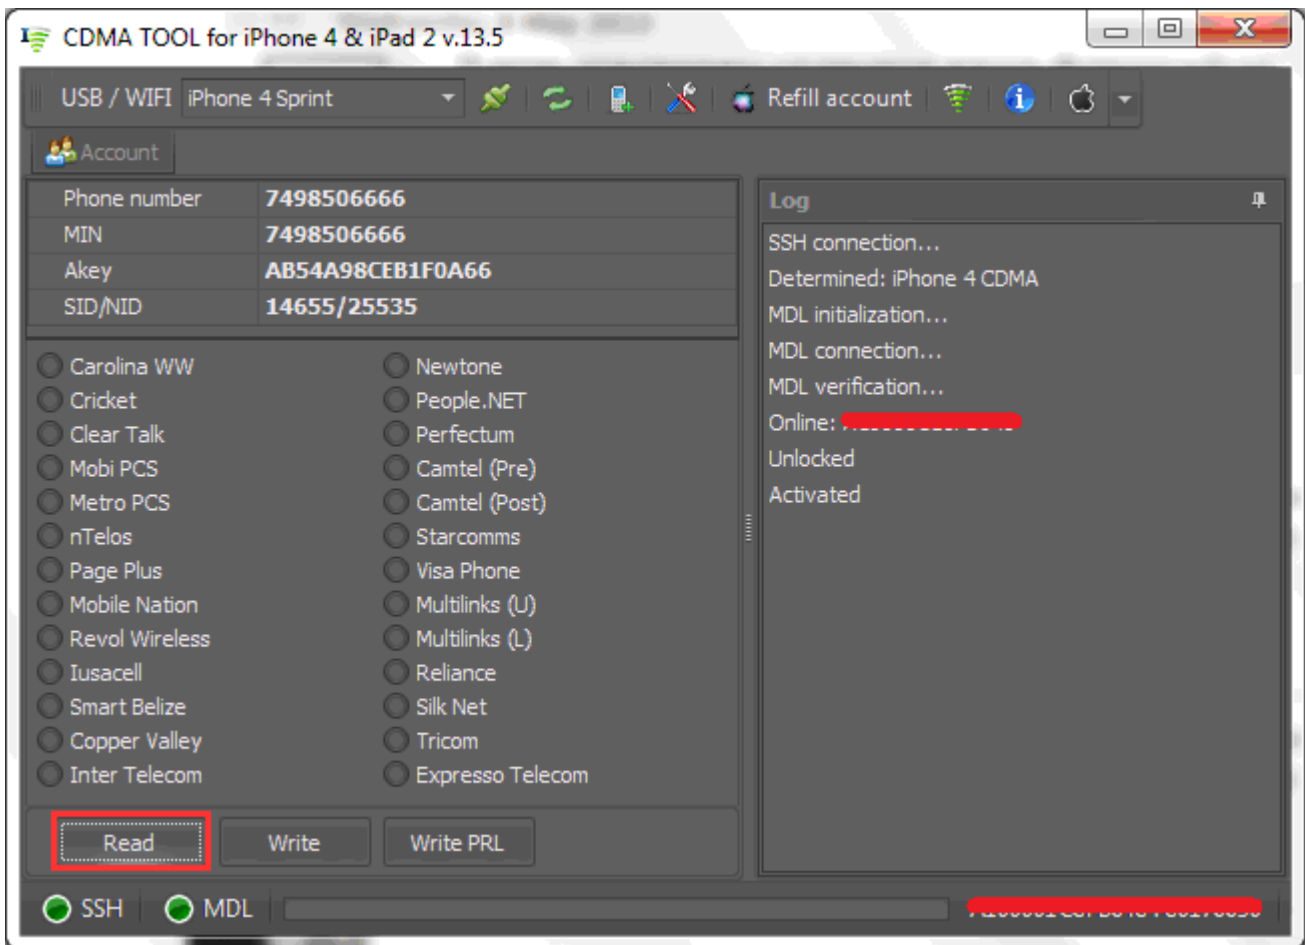

Step 1

Enter your account details (e-mail and password) into iDFS and press «**Login**». Wait until your account data will be synchronized.

Step 2

Connect your device via USB. Device automatically will be recognized by iDFS.

To connect, click on the icon "Connect\Disconnect"

Activate your Apple MEID by pressing «**Activate**» button.

iDFS CDMA flashing American Samoa - ASTCA

Confirm:

After activation iDFS will read and write all data from your device.

Step 3: **Flashing American Samoa - ASTCA**

Flash PRL to American Samoa - ASTCA

Click «**Write PRL**» and select your **American Samoa - ASTCA PRL**:

PRL write: Ok

PRL write complete

Flash MIN\MDN to American Samoa - ASTCA