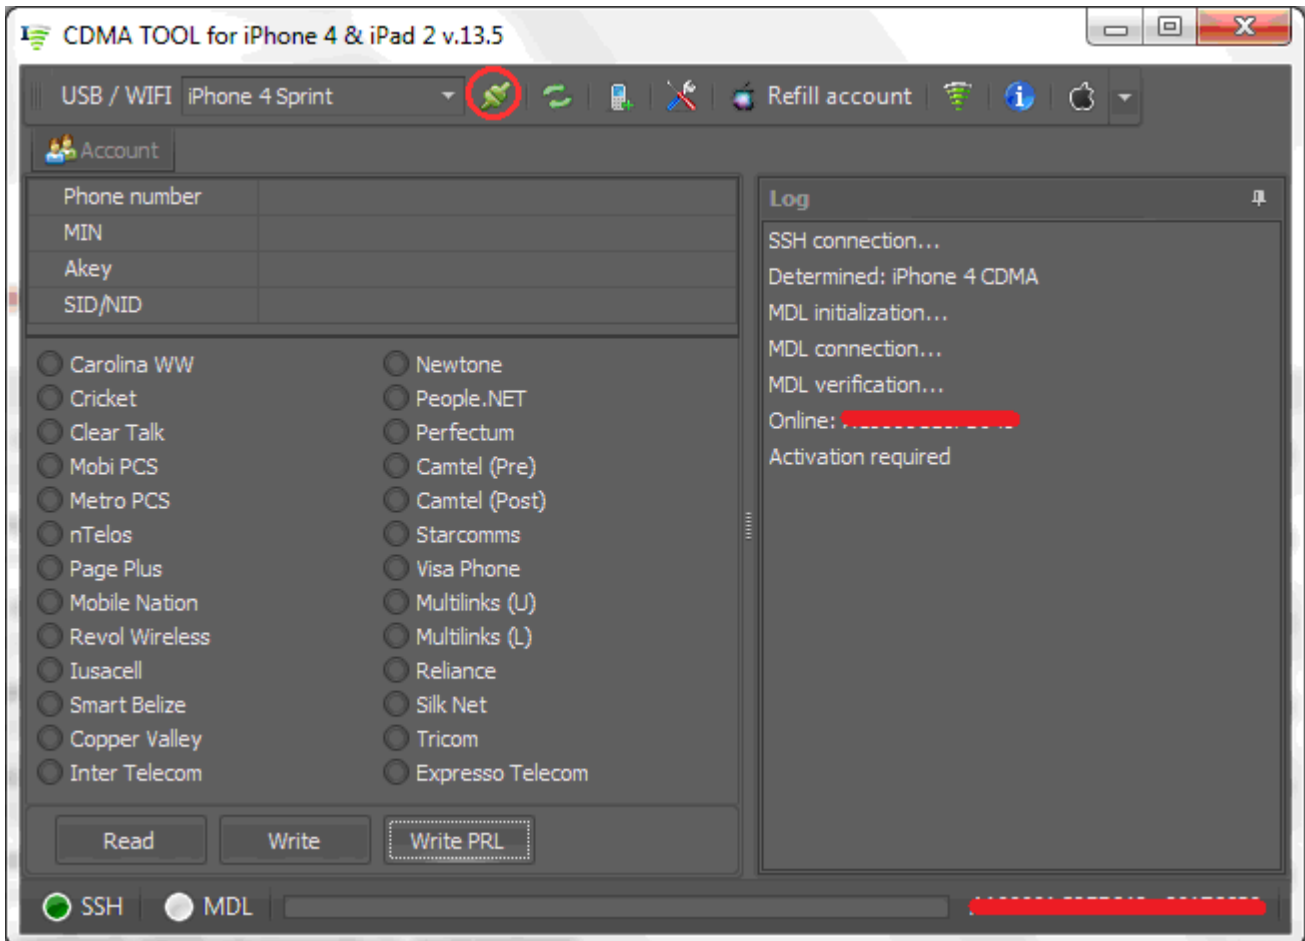

iDFS CDMA Professional CDMA Software for Apple devices

iDFS Tool flash American Samoa – ASTCA

Flash the iPhone 4\iPad 2 carrier American Samoa - ASTCA is easy!

What do you need to have before flashing:

1. iPhone 4 CDMA or iPad 2 CDMA
2. Original Apple USB cable
3. **iTunes** installed
4. Device has to be **JailBroken**
5. **OpenSSH** and **Cydia** installed

Step 1

Enter your account details (e-mail and password) into iDFS and press «**Login**». Wait until your account data will be synchronized.

Step 2

Connect your device via USB. Device automatically will be recognized by iDFS.

To connect, click on the icon "Connect\Disconnect"

Activate your Apple MEID by pressing «**Activate**» button.

iDFS CDMA flashing American Samoa - ASTCA

Confirm:

After activation iDFS will read and write all data from your device.

Step 3: **Flashing American Samoa - ASTCA**

Flash PRL to American Samoa - ASTCA

Click «**Write PRL**» and select your **American Samoa - ASTCA PRL**:

PRL write: Ok

PRL write complete

Flash MIN\MDN to American Samoa - ASTCA