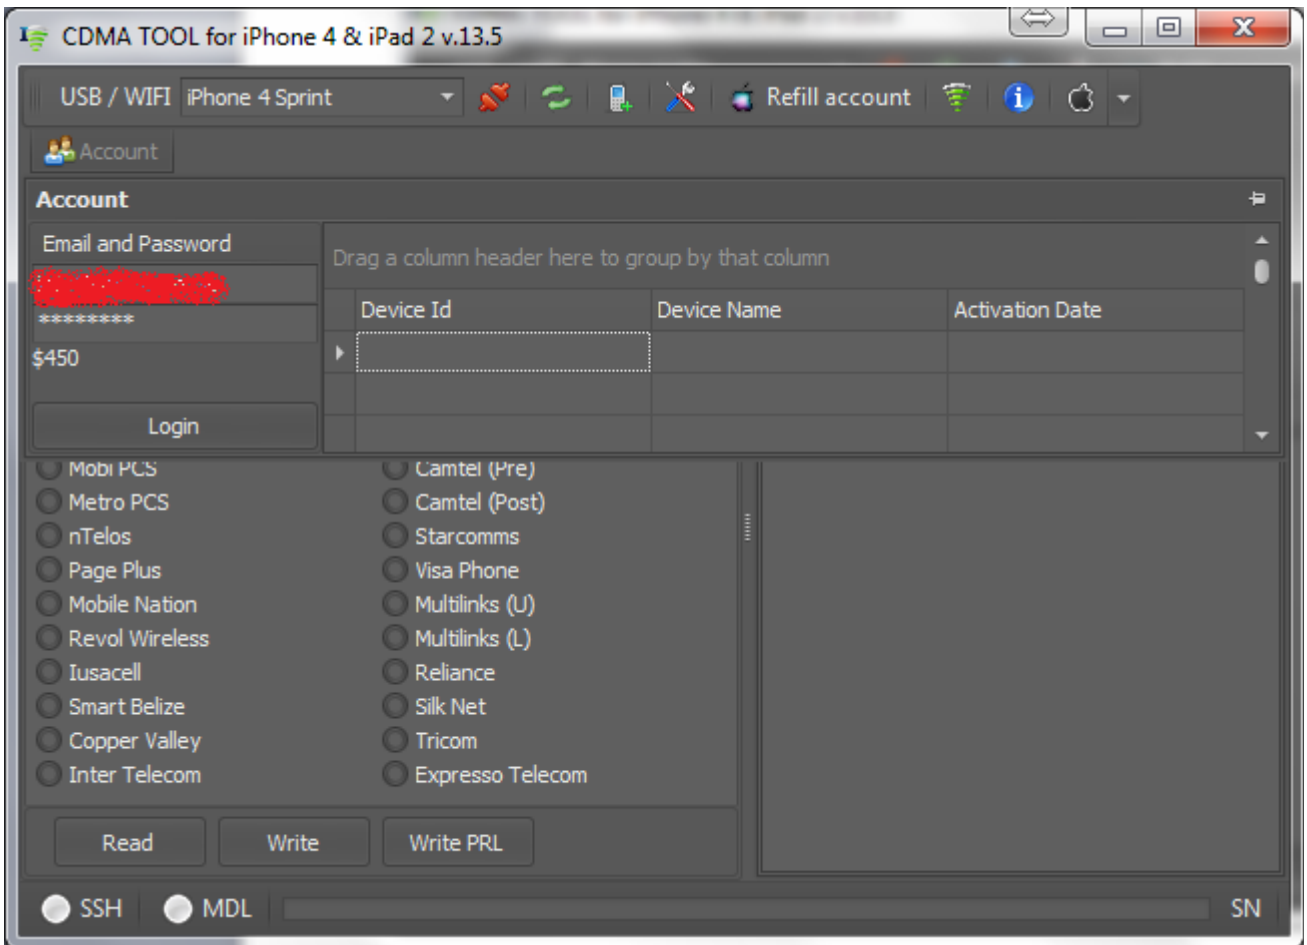

Step 1

Enter your account details (e-mail and password) into iDFS and press «**Login**». Wait until your account data will be synchronized.