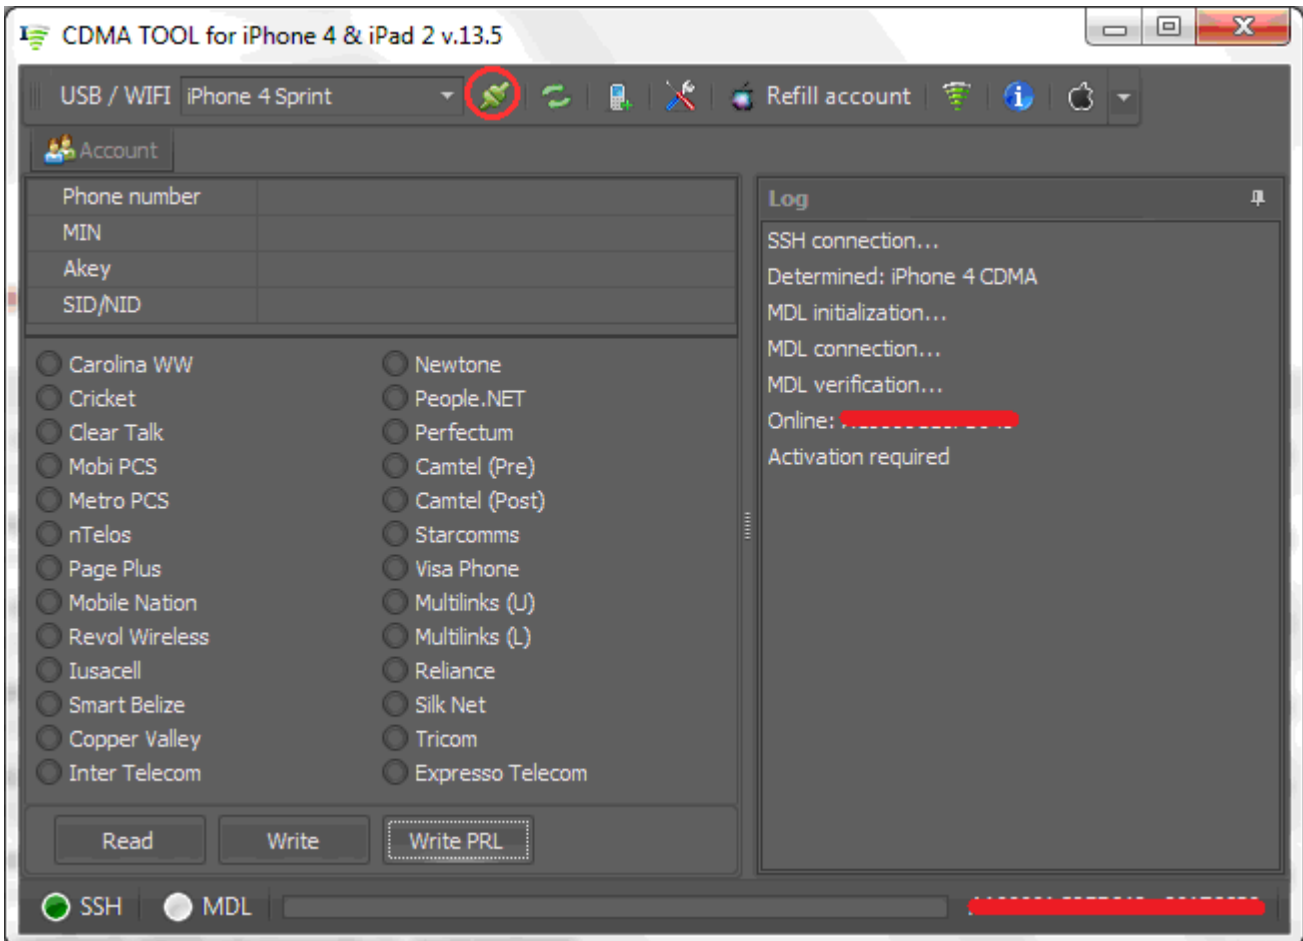

## Step 1

Enter your account details (e-mail and password) into iDFS and press «**Login**». Wait until your account data will be synchronized.

## Step 2

Connect your device via USB. Device automatically will be recognized by iDFS.

To connect, click on the icon "Connect\Disconnect"

Activate your Apple MEID by pressing «**Activate**» button.