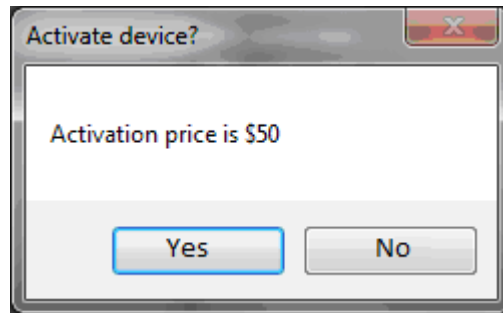

## Step 2

Connect your device via USB. Device automatically will be recognized by iDFS.

To connect, click on the icon "Connect\Disconnect"

Activate your Apple MEID by pressing «**Activate**» button.

## iDFS CDMA flashing Cricket Wireless

Confirm:

After activation iDFS will read and write all data from your device.