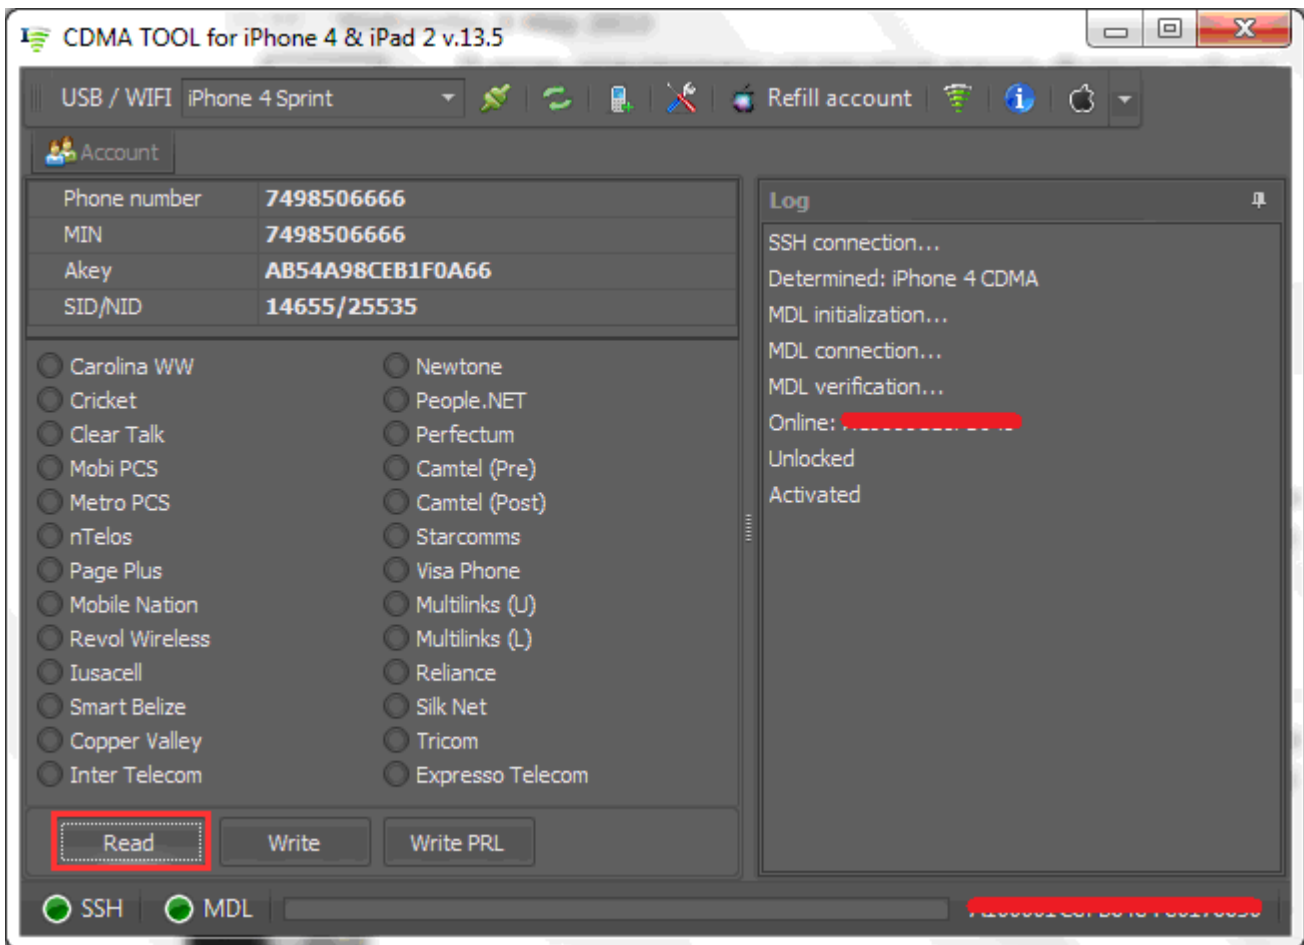

## Step 1

Enter your account details (e-mail and password) into iDFS and press «**Login**». Wait until your account data will be synchronized.

## Step 2

Connect your device via USB. Device automatically will be recognized by iDFS.

To connect, click on the icon "Connect\Disconnect"

Activate your Apple MEID by pressing «**Activate**» button.

## iDFS CDMA flashing Cricket Wireless

Confirm:

After activation iDFS will read and write all data from your device.