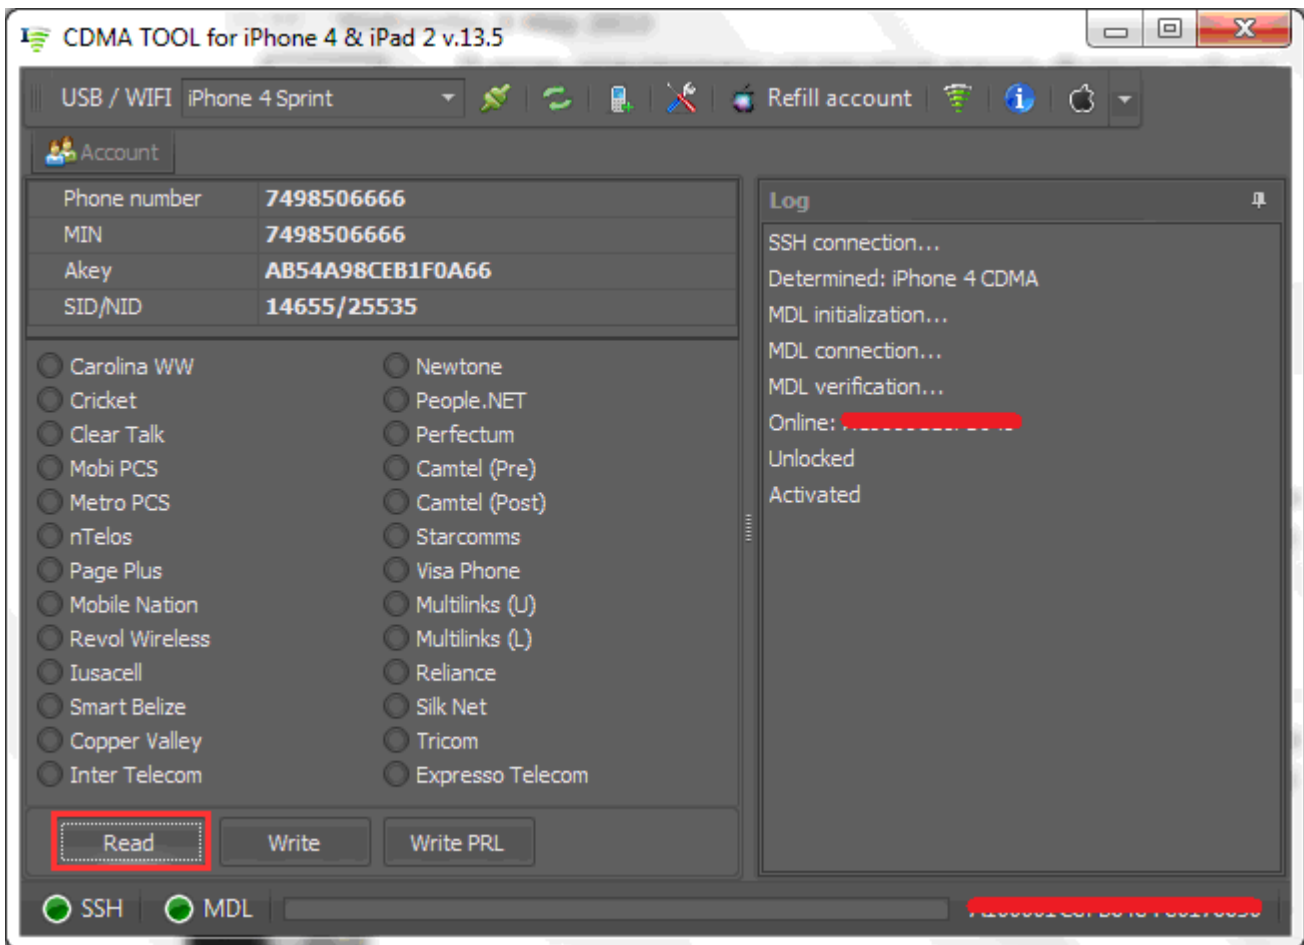

Step 1

Enter your account details (e-mail and password) into iDFS and press «**Login**». Wait until your account data will be synchronized.

Step 2

Connect your device via USB. Device automatically will be recognized by iDFS.

To connect, click on the icon "Connect/Disconnect"

Activate your Apple MEID by pressing «Activate» button.

iDFS CDMA flashing metroPCS Wireless

Confirm:

After activation iDFS will read and write all data from your device.

Step 3: Flashing metroPCS Wireless

Flash PRL to metroPCS Wireless

Click «Write PRL» and select your metroPCS Wireless PRL:

PRL write: Ok

PRL write complete

Flash MIN\MDN to metroPCS Wireless

Enter the required information: Phone number (MDN), MIN, Akey, SID\NID. Select destination carrier and click «Write»