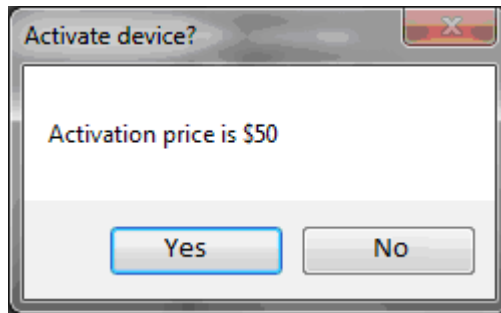

To connect, click on the icon "Connect/Disconnect"

Activate your Apple MEID by pressing «Activate» button.

iDFS CDMA flashing metroPCS Wireless

Confirm:

After activation iDFS will read and write all data from your device.