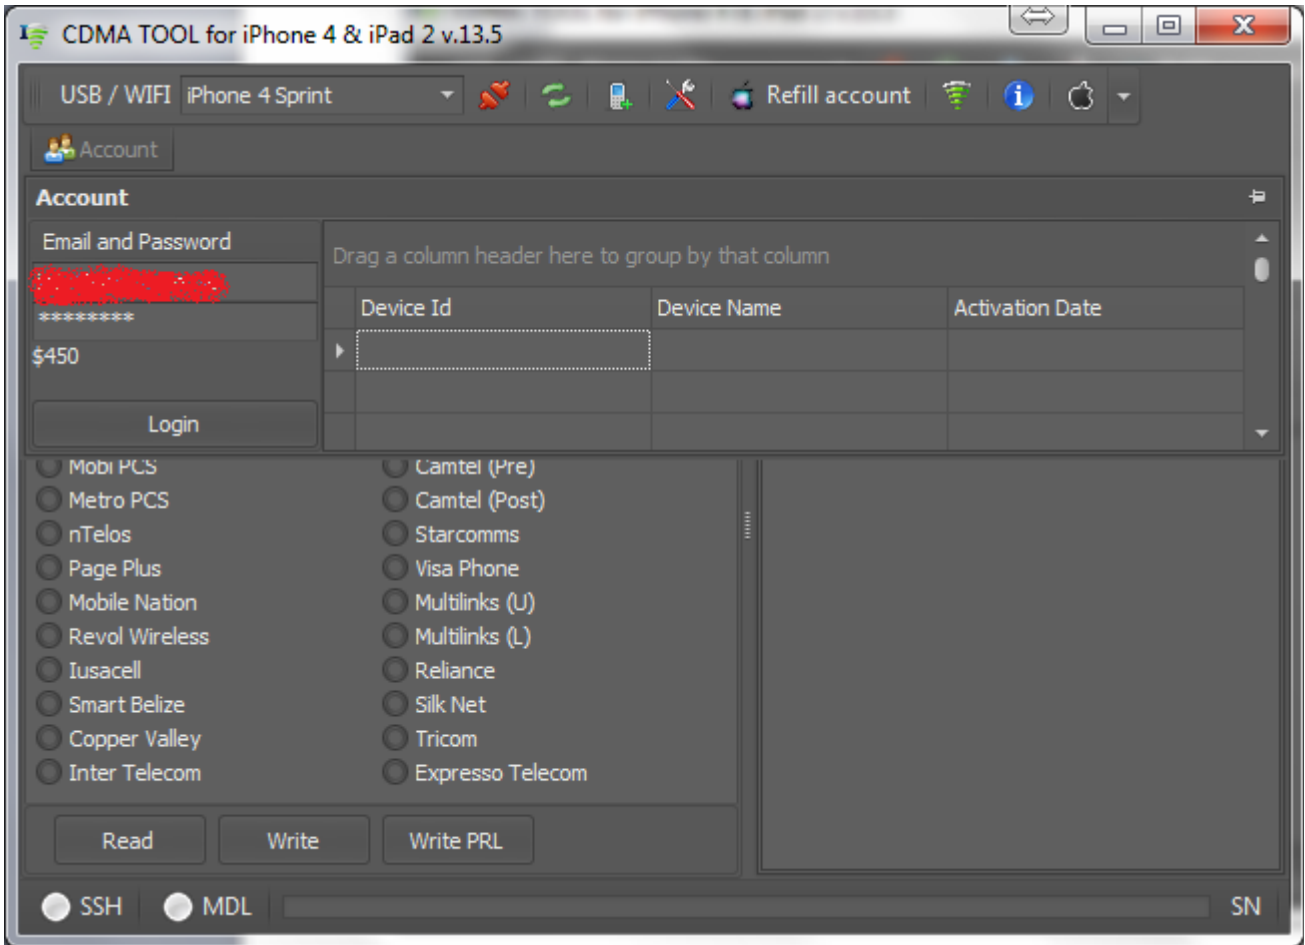

iDFS CDMA

Professional CDMA Software for Apple devices

iDFS Tool flash metroPCS Wireless

Flash the iPhone 4\iPad 2 carrier metroPCS Wireless is easy!

What do you need to have before flashing:

1. iPhone 4 CDMA or iPad 2 CDMA
2. Original Apple USB cable
3. **iTunes** installed
4. Device has to be **JailBroken**
5. **OpenSSH** and **Cydia** installed

Step 1

Enter your account details (e-mail and password) into iDFS and press «**Login**». Wait until your account data will be synchronized.

Step 2

Connect your device via USB. Device automatically will be recognized by iDFS.