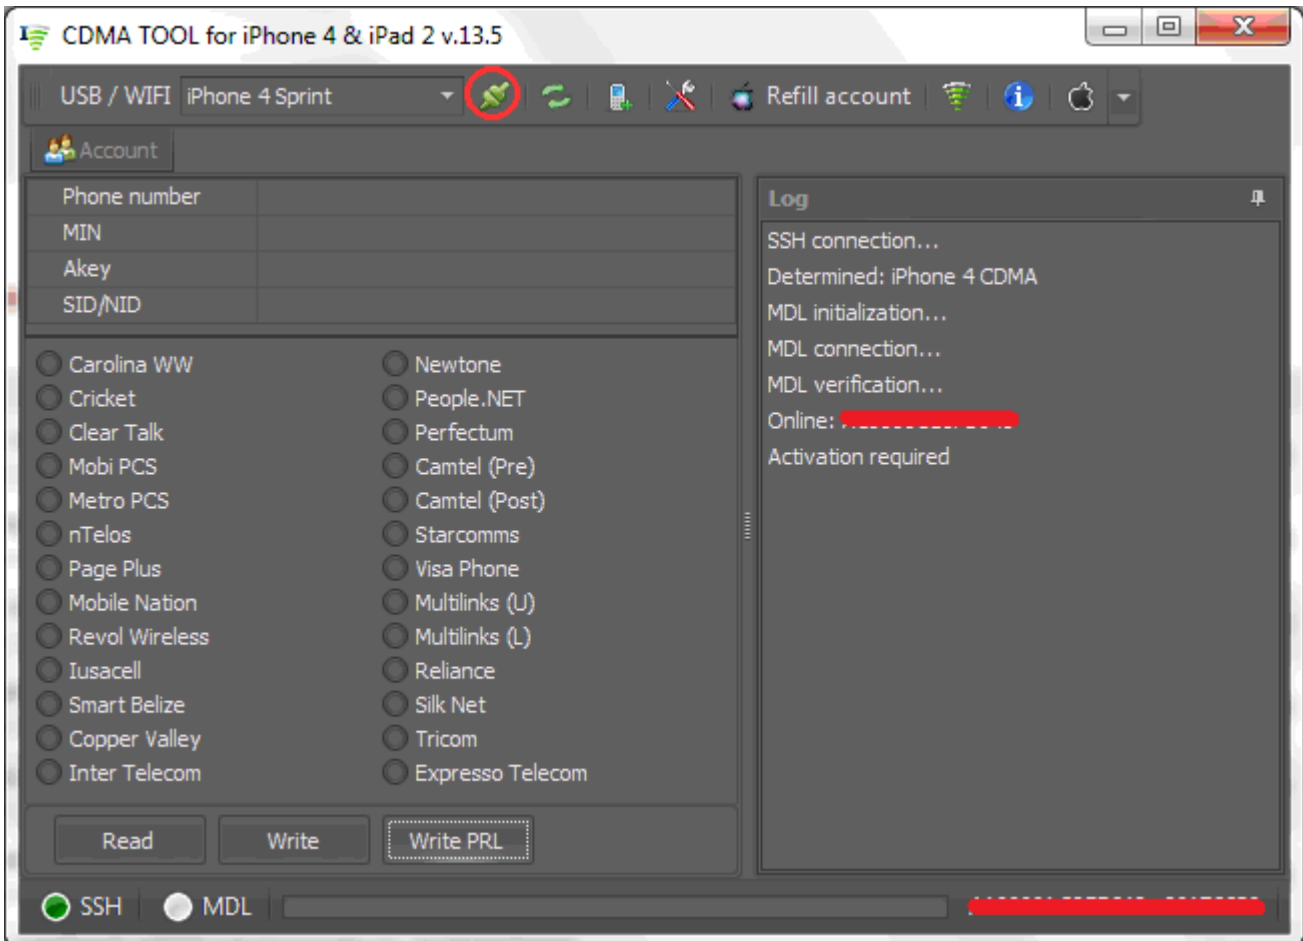

Step 1

Enter your account details (e-mail and password) into iDFS and press «**Login**». Wait until your account data will be synchronized.

Step 2

Connect your device via USB. Device automatically will be recognized by iDFS.

To connect, click on the icon "Connect/Disconnect"

Activate your Apple MEID by pressing «Activate» button.

iDFS CDMA flashing metroPCS Wireless

Confirm:

After activation iDFS will read and write all data from your device.